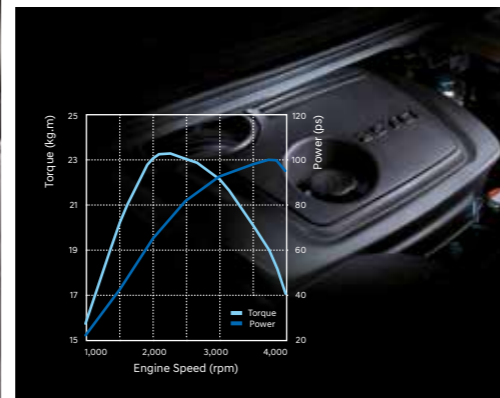

175/23.2 PS/kg-m
2.4 MPi gasoline engine

100/23 PS/kg-m
2.5 Tci diesel engine

136/35 PS/kg-m
2.5 CRDi diesel engine with WGT

170/45 PS/kg-m
2.5 CRDi diesel engine with VGT

Airbag systems

2.4 MPi gasoline engine
2.5 Tci diesel engine