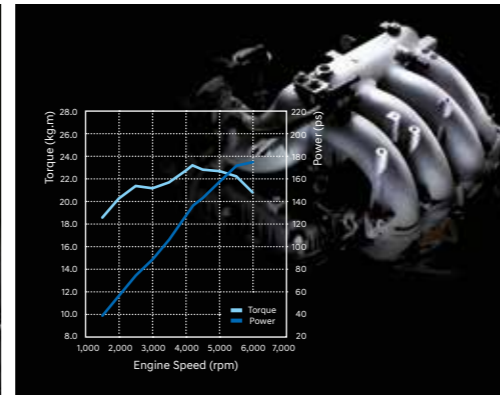

175/23.2 PS/kg-m
2.4 MPi gasoline engine

100/23 PS/kg-m
2.5 Tci diesel engine

136/35 PS/kg-m
2.5 CRDi diesel engine with WGT

170/45 PS/kg-m
2.5 CRDi diesel engine with VGT

Airbag systems

2.4 MPi gasoline engine
2.5 Tci diesel engine